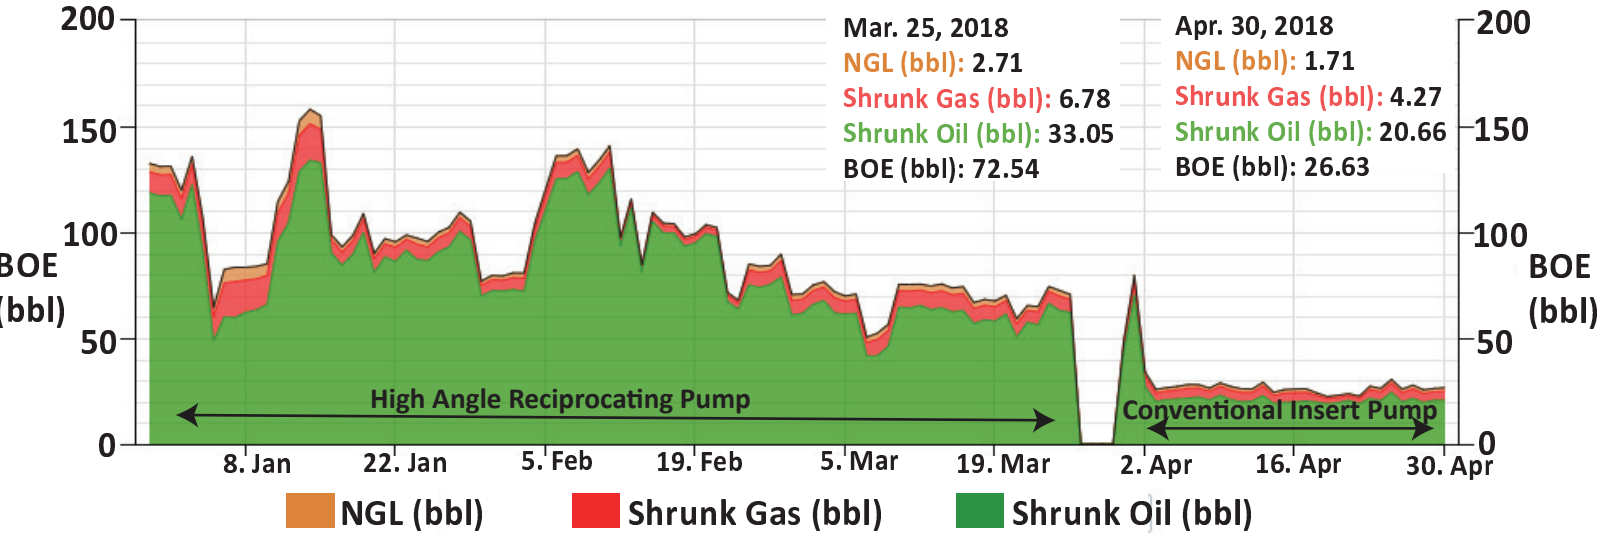

Pump Comparison: Conventional Rod Pump Vs High Angle Reciprocating Pump

BOE (Gross) 1.5" Pump

BOE (Gross) 2.0" Pump

Contacts

Raise Production Inc.
2620, 58th Avenue SE
Calgary, AB T2C 1G5

Phone: 403-669-7675
Fax: 403-699-0085
Email: sales@raiseproduction.com
Website: www.raiseproduction.com