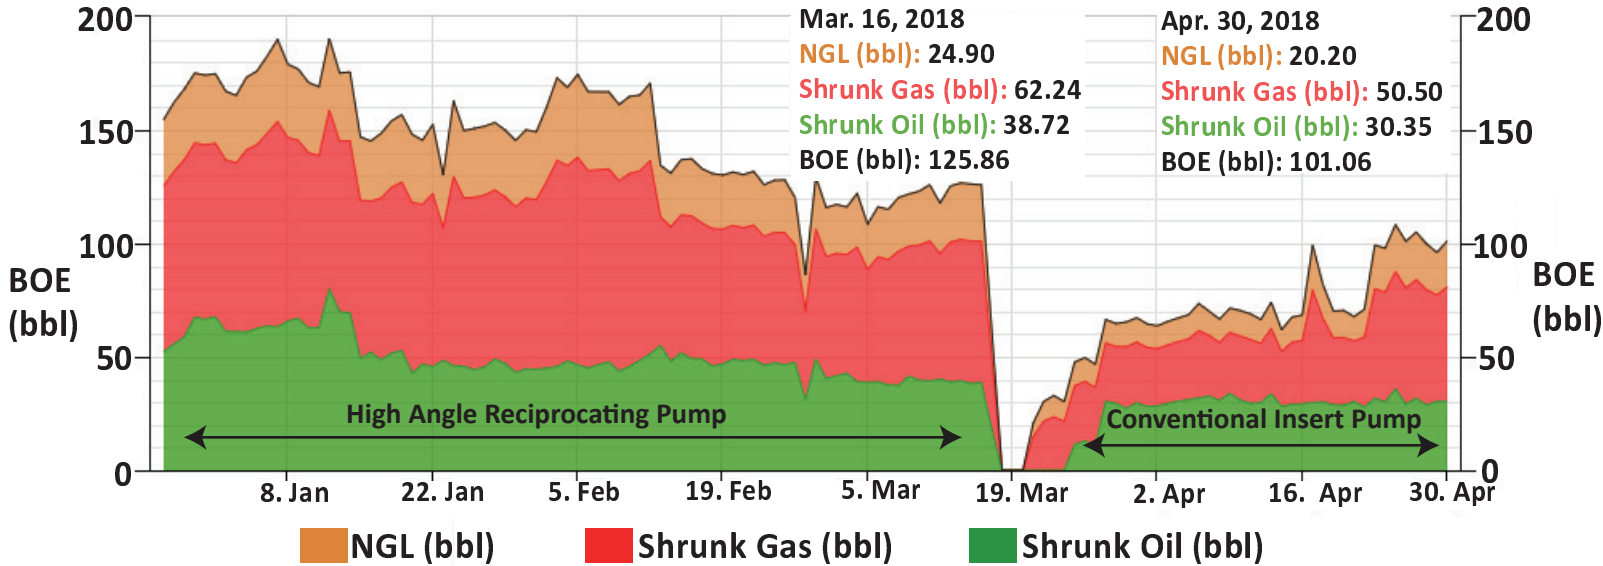

Pump Comparison: Conventional Rod Pump Vs High Angle Reciprocating Pump

BOE (Gross) 1.5" Pump

BOE (Gross) 2.0" Pump

Contacts

Raise Production Inc.
2620, 58th Avenue SE
Calgary, AB T2C 1G5

Phone: 403-669-7675
Fax: 403-699-0085
Email: sales@raiseproduction.com
Website: www.raiseproduction.com